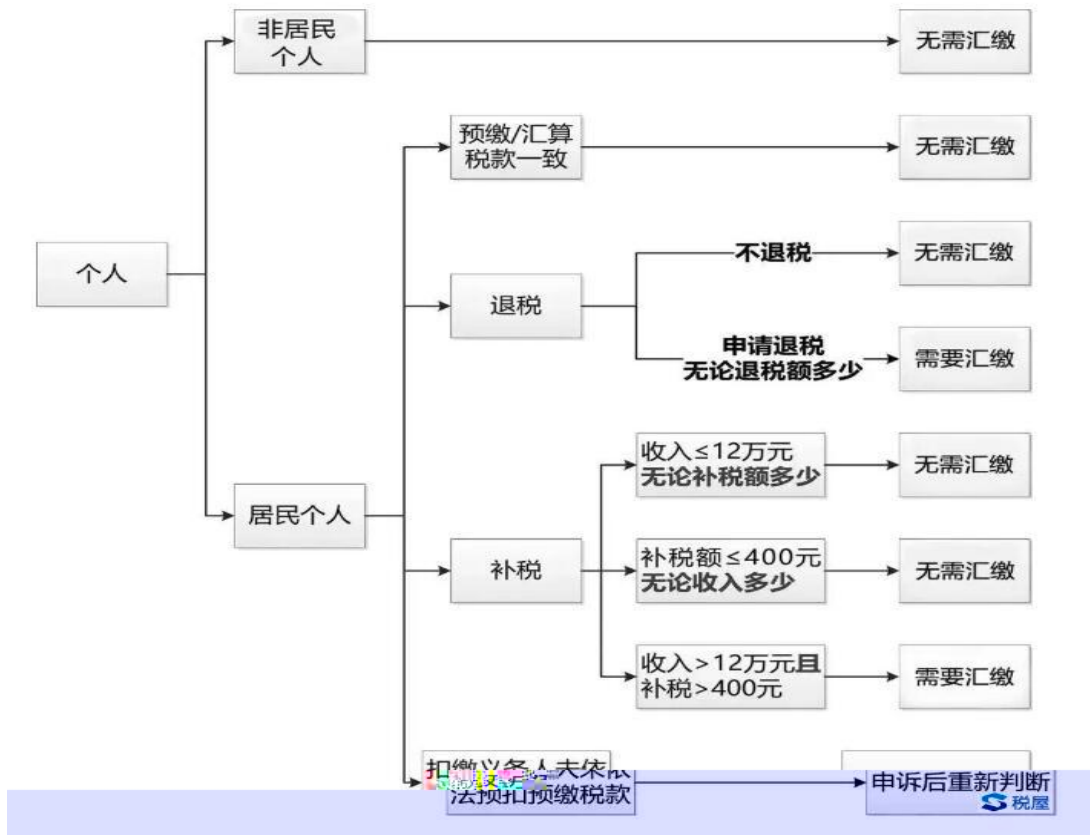

件

2021 1

关于办 2020 个人 人

2021 3 1

2020

"

"

2021 5 1 5 31

APP

APP

✔ <https://etax.chinatax.gov.cn/>

" "

6

6

APP

--

B 2

9:00-12:00 14:30-17:30

"

"

"

"

"

"